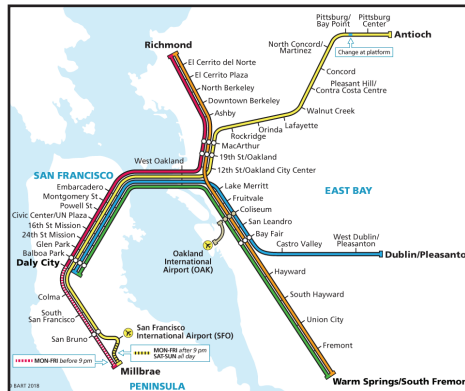

### Ferry Commuter

Easy 1 hour no drive commute from Vallejo Ferry Terminal to San Francisco Ferry Terminal

**Vallejo Ferry Terminal**  
**Approx. 14 mile drive**

**289 Mare Island Way  
Vallejo, CA 94590**

<https://sanfranciscobayferry.com/route/vallejo/sffb>

Type in the web address & click the different tabs to see schedules, ticket pricing, & parking.

### BART Commuter

Easy commute from North Concord/Martinez BART Station to San Francisco or the East Bay via BART

**North Concord/Martinez BART Station**  
**Approx. 23 mile drive**

**3700 Port Chicago Hwy  
Concord, CA 94520**

### Train Commuter

Easy 2.5 hour no drive commute from Suisun to San Jose via Amtrak commuter train

**Closest Amtrak Train Station**  
**Approx. 6 mile drive**

**177 Main Street  
Suisun City, CA 94585**