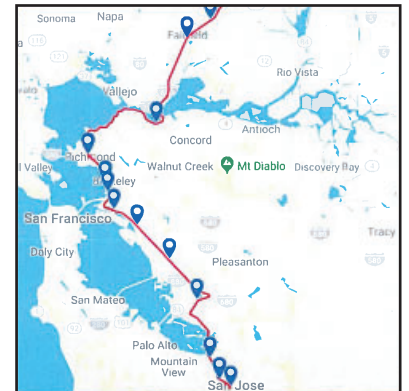

### Ferry Commuter

Easy 1 hour no drive commute from Vallejo Ferry Terminal to San Francisco Ferry Terminal

**Vallejo Ferry Terminal**  
**Approx. 14 mile drive**

**289 Mare Island Way  
Vallejo, CA 94590**

### BART Commuter

Easy commute from North Concord/Martinez BART Station to San Francisco or the East Bay via BART

**North Concord/Martinez BART Station**  
**Approx. 23 mile drive**

**3700 Port Chicago Hwy  
Concord, CA 94520**

<https://www.bart.gov/schedules/bystation>

Type in the web address above to plan your trip and route times.

### Train Commuter

Easy 2.5 hour no drive commute from Suisun to San Jose via Amtrak commuter train

**Closest Amtrak Train Station**  
**Approx. 6 mile drive**

**177 Main Street  
Suisun City, CA 94585**